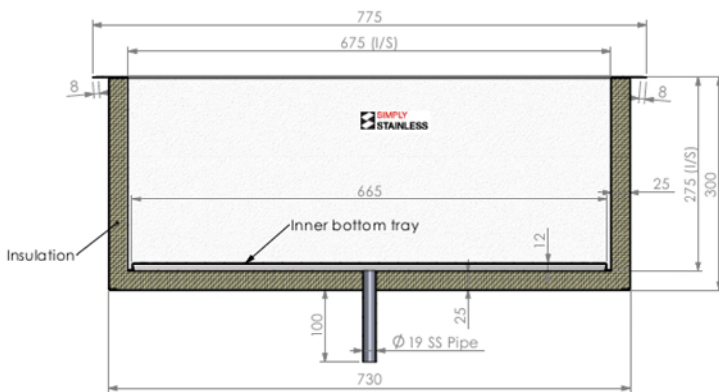

SIMPLY STAINLESS

www.simplystainless.com

Modular sinks tables and shelves

SPECIFICATION	
Drain	19mm diam, 100mm spigot (75mm from base of unit)
Insulation	25mm Styrofoam, double skinned shell
Shelf	1.2mm gauge, perforated, removeable shelf

41	Ice Wells	
	Product Code	Dimensions
	41.IWB	775mm x 480mm x 300mm
	41.IWS	400mm x 400mm x 225mm