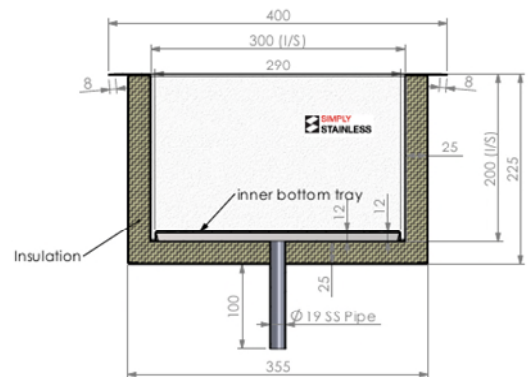

SIMPLY STAINLESS

www.simplystainless.com

Modular sinks tables and shelves

SPECIFICATION	
Drain	19mm diam, 100mm spigot (75mm from base of unit)
Insulation	25mm Styrofoam, double skinned shell
Shelf	1.2mm gauge, perforated, removeable shelf

41	Ice Wells	
	Product Code	Dimensions
	41.IWB	775mm x 480mm x 300mm
	41.IWS	400mm x 400mm x 225mm